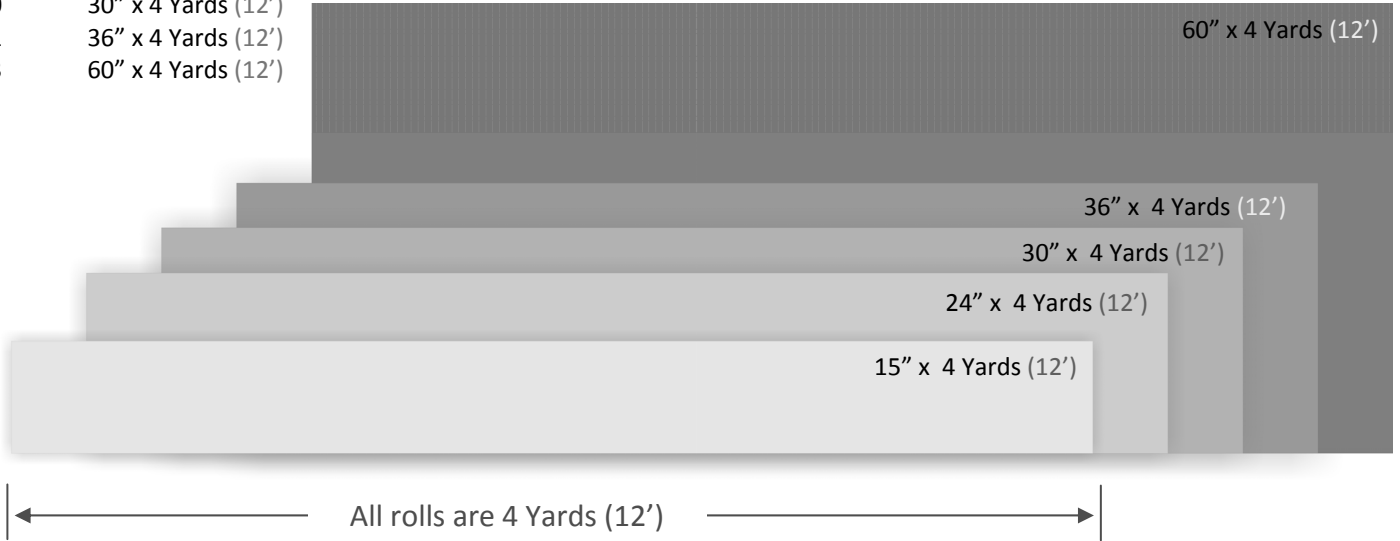

FLX-Paint Roll Sizes

PF100508	15" x 4 Yards (12')
PF100509	24" x 4 Yards (12')
PF100510	30" x 4 Yards (12')
PF100511	36" x 4 Yards (12')
PF100513	60" x 4 Yards (12')

FLX-Paint Sheet Sizes

PF100507	60" x 60"
PF100512	60" x 80"

60" x 4 Yards (12') shown

NOTES:

- FLX-Paint produced using 3M 180 series films
- Standard & Air Release adhesive types available in all sizes
- Custom sizes not available

- How To Order -

- Print this order form; fill-in other side
- Order one roll per order form