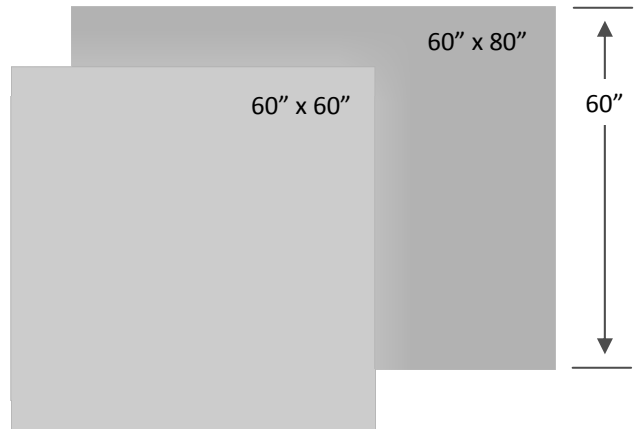

FLX-Paint Roll Sizes

PF100508	15" x 4 Yards (12')
PF100509	24" x 4 Yards (12')
PF100510	30" x 4 Yards (12')
PF100511	36" x 4 Yards (12')
PF100513	60" x 4 Yards (12')

FLX-Paint Sheet Sizes

PF100507	60" x 60"
PF100512	60" x 80"

60" x 4 Yards (12') shown

NOTES:

- FLX-Paint produced using 3M 180 series films
- Standard & Air Release adhesive types available in all sizes
- Custom sizes not available

- How To Order -

- Print this order form; fill-in other side
- Order one roll per order form